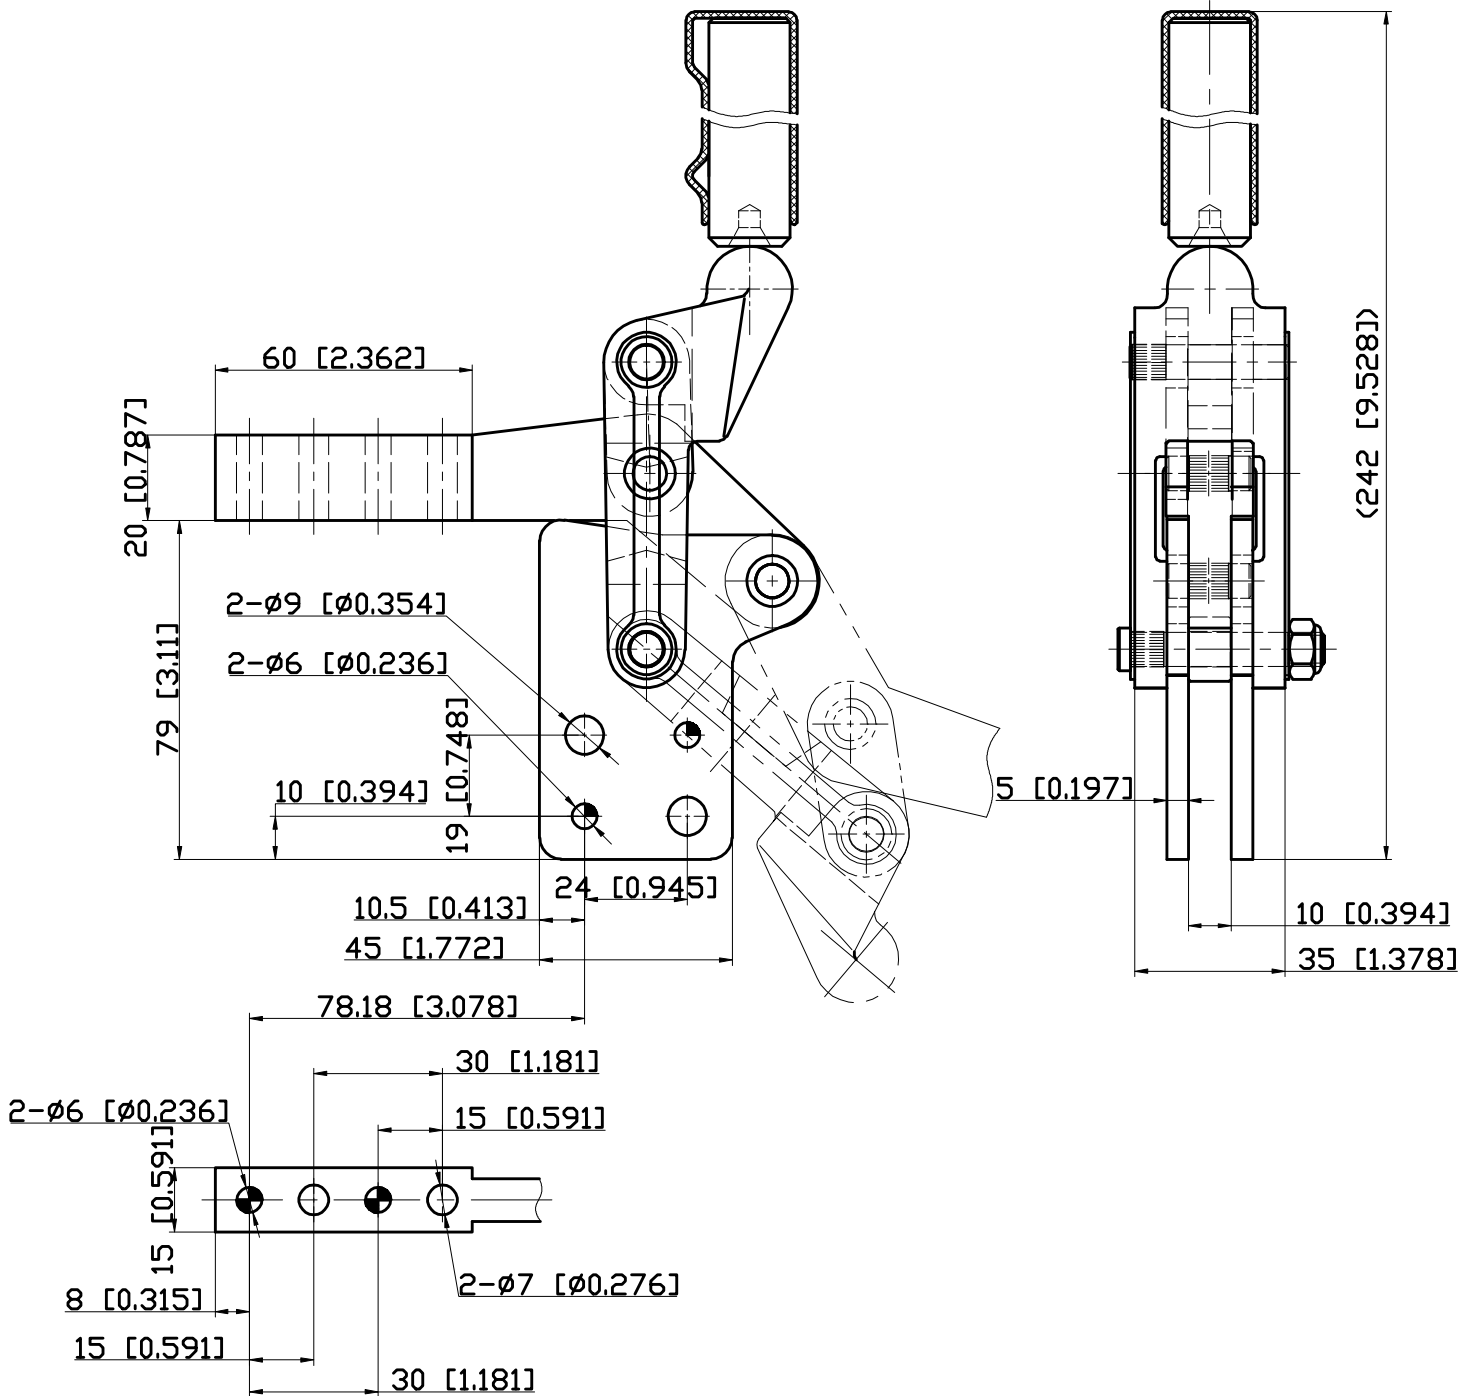

PART NUMBER: CH-70730A

HANDLE OPENS 128°

BAR OPENS 200°