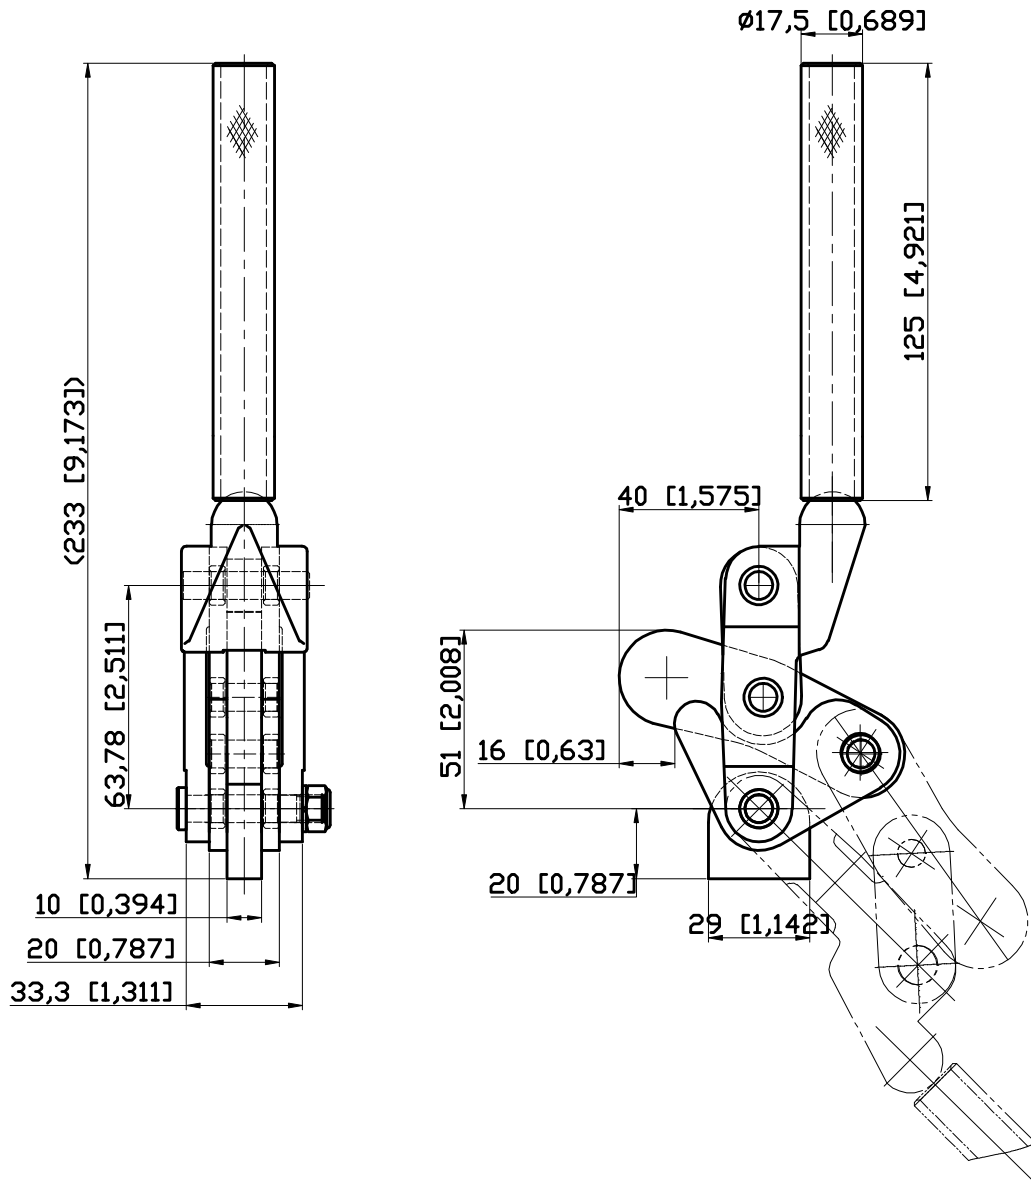

PART NUMBER: CH-70310

HANDLE OPENS 134°
BAR OPENS 214°