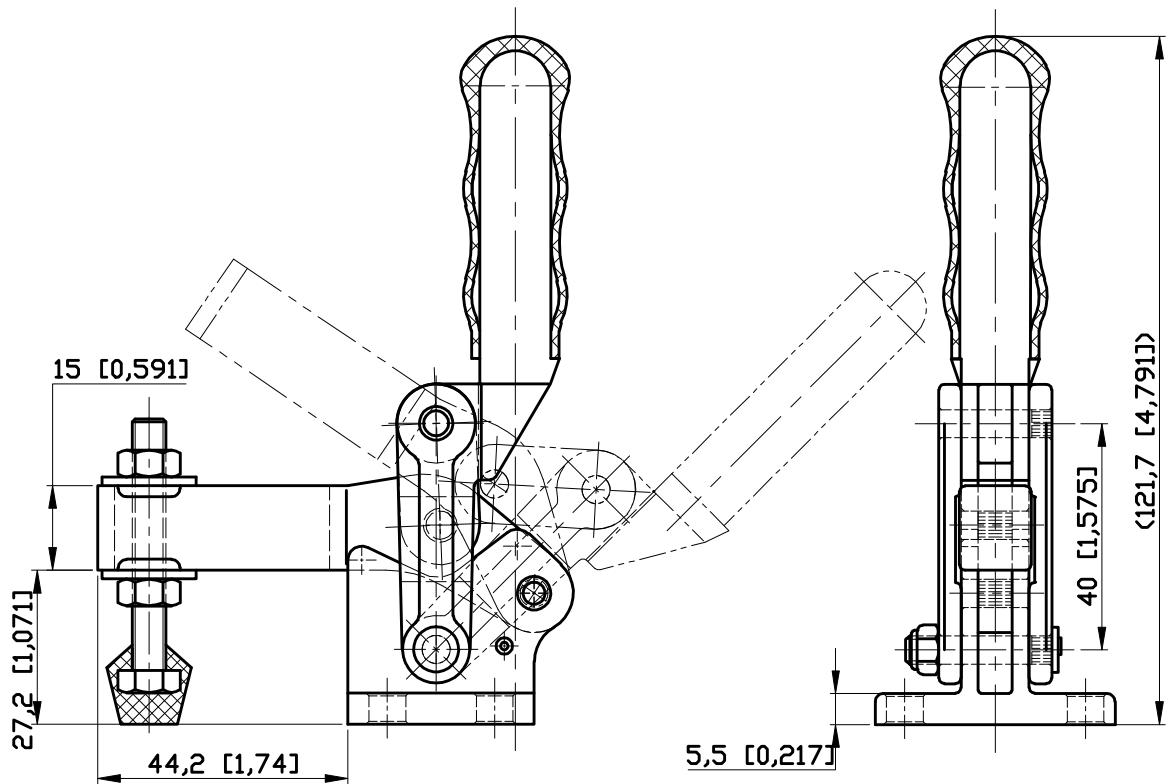

PART NUMBER: CH-70300B

BAR OPENS:34°

HANDLE OPENS:45°

SPINDLE SUPPLIED:CH-FC-14218