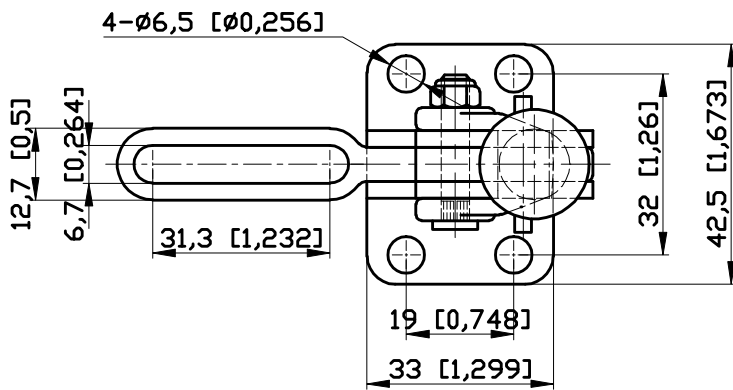

PART NUMBER: CH-70300B

BAR OPENS:34°

HANDLE OPENS:45°

SPINDLE SUPPLIED:CH-FC-14218