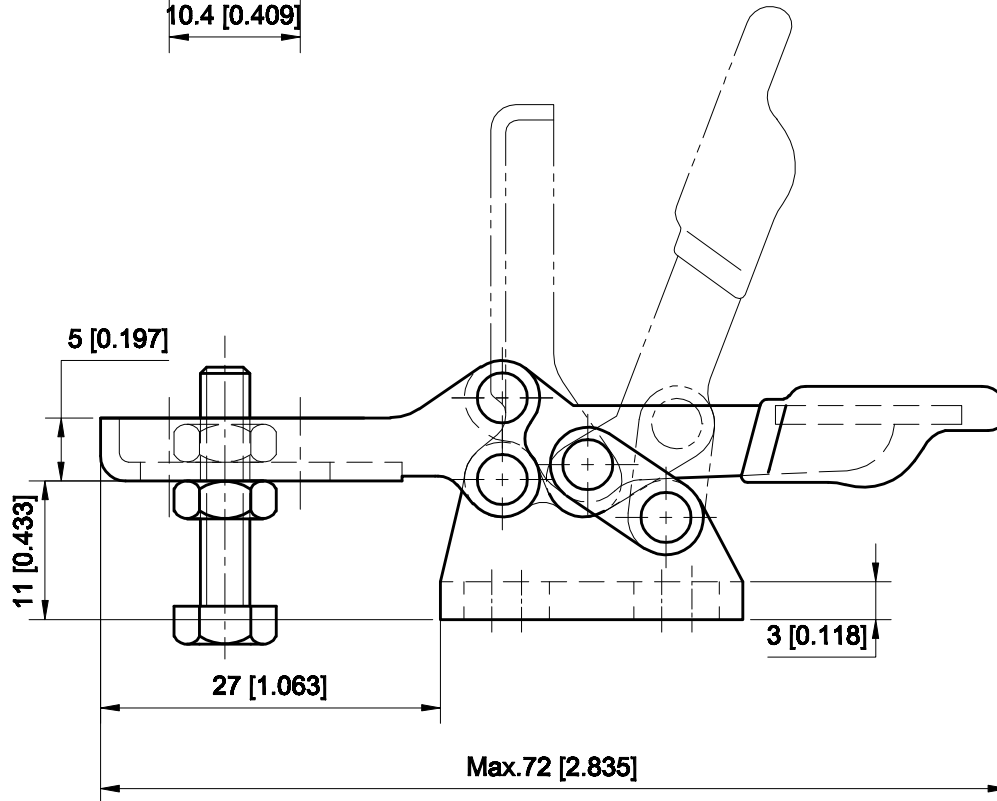

PARTNUMBER: CH-22035

BAR OPENS:90°
HANDLE OPENS:60°
SPINDLE SUPPLIED:CH-SA-08034