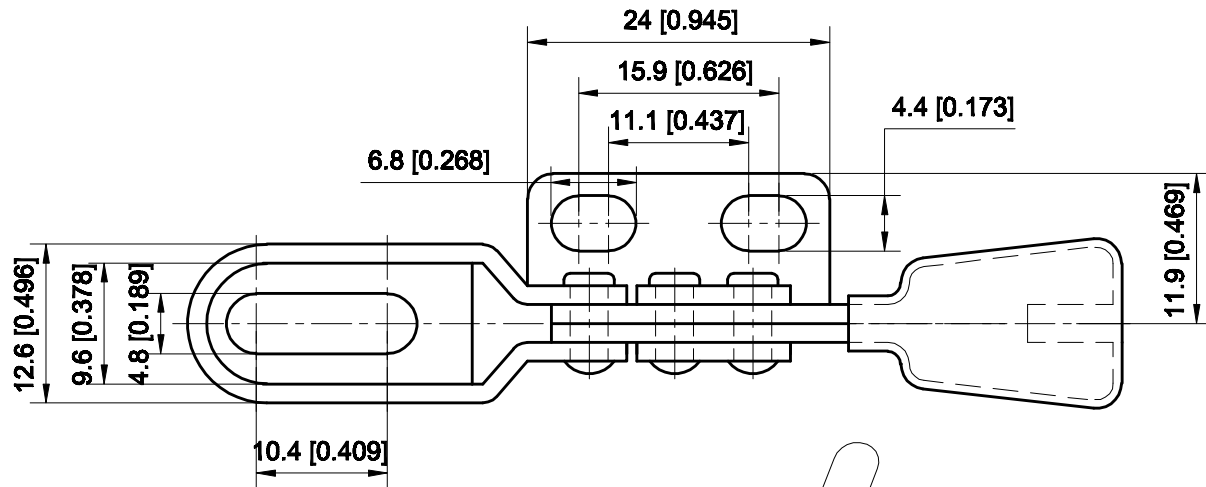

PARTNUMBER: CH-22035

BAR OPENS:90°
HANDLE OPENS:60°
SPINDLE SUPPLIED:CH-SA-08034