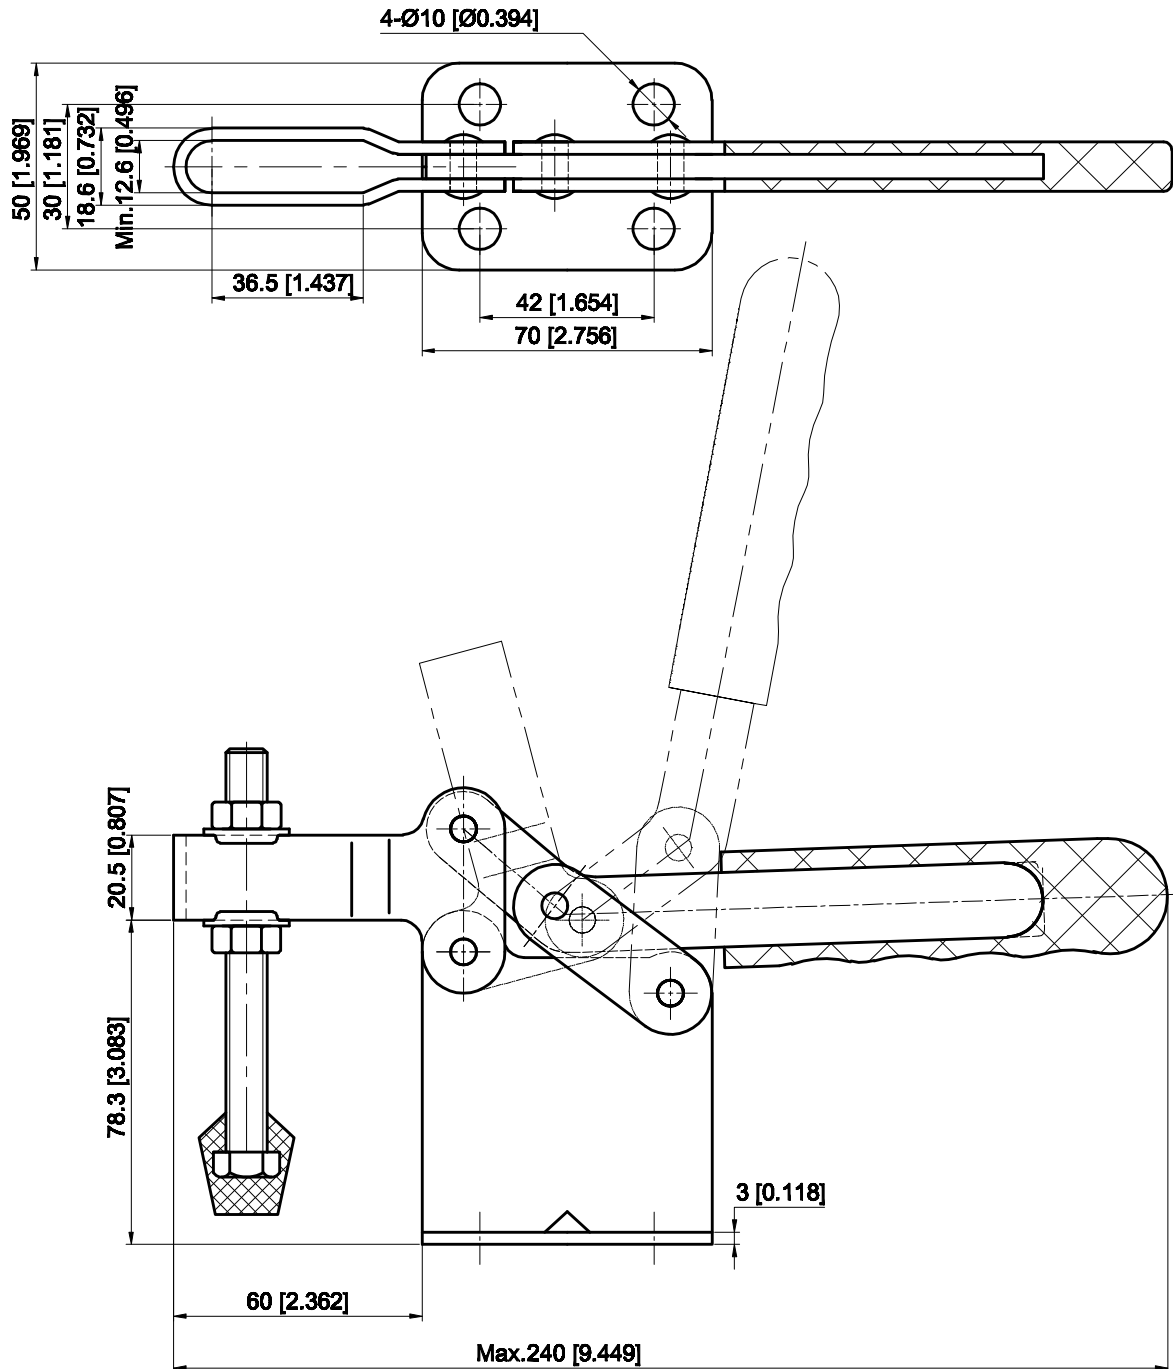

PART NUMBER: CH-200-WH

BAR OPENS: 75°

HANDLE OPENS: 77°

SPINDLE SUPPLIED: CH-FC-38412