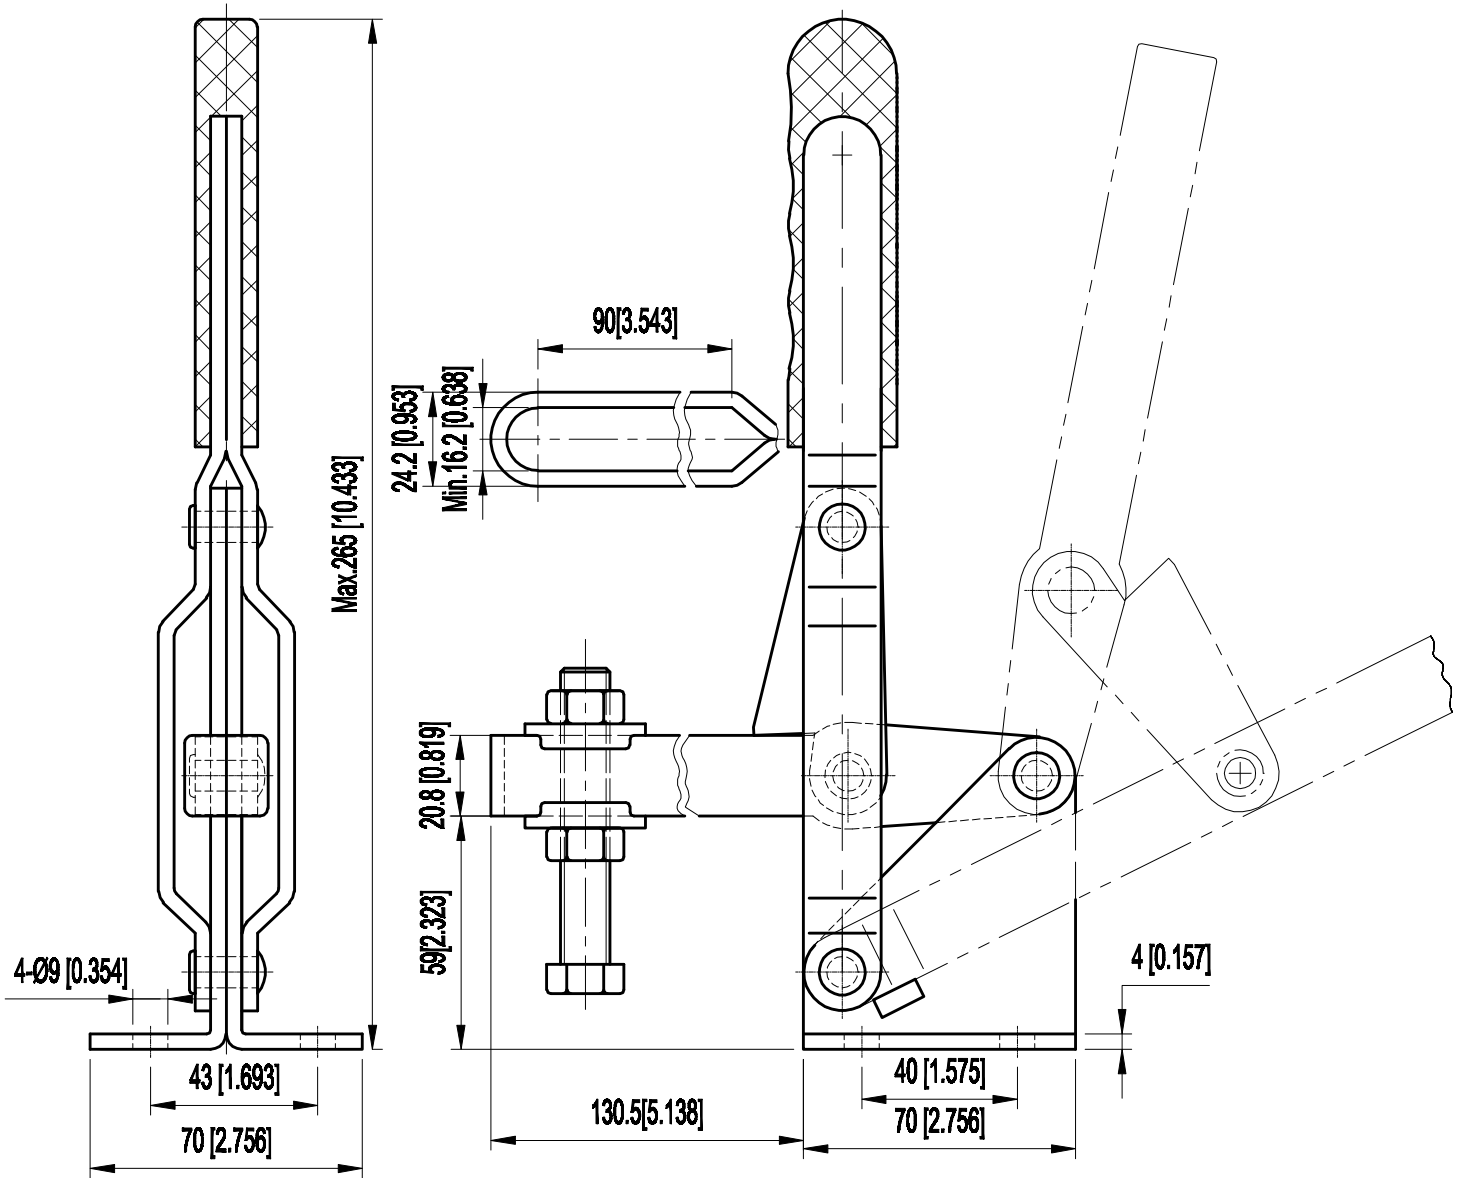

PART NUMBER: CH-101-H

BAR OPENS: 101°
HANDLE OPENS: 63°
SPINDLE SUPPLIED: CH-SA-12300