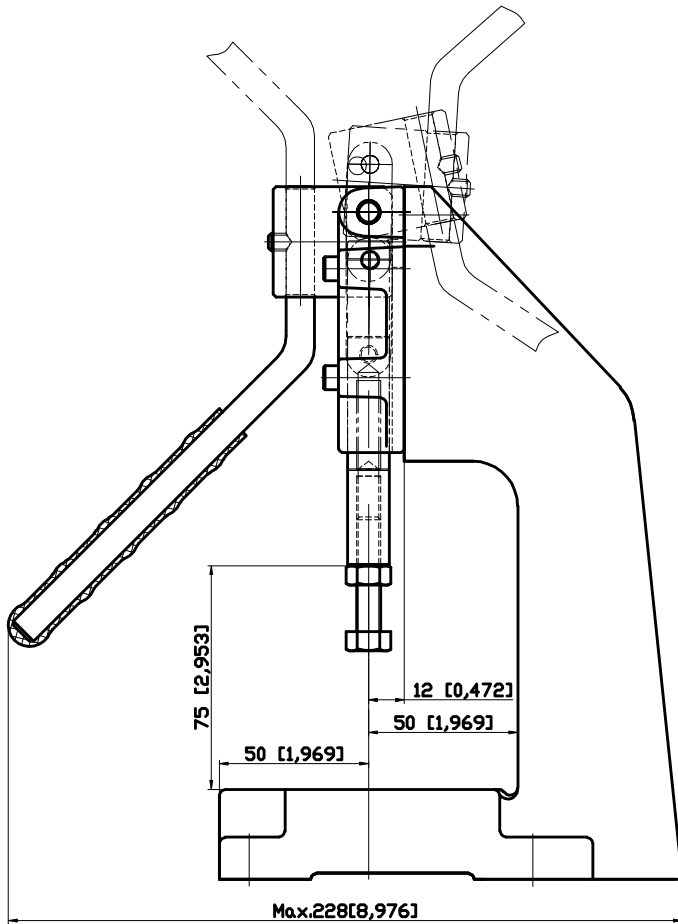

PART NUMBER: CH-30600PR

HANDLE OPENS 185°
PLUNGER STROKE 32mm
SPINDLE SUPPLIED:CH-SA-086512