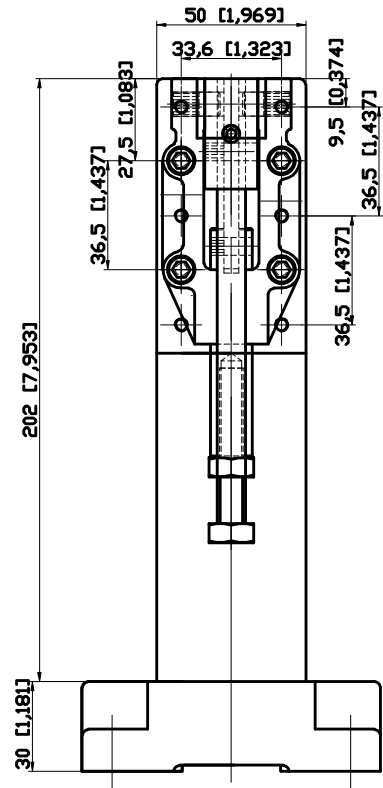

PART NUMBER: CH-30600PR

HANDLE OPENS 185°
PLUNGER STROKE 32mm
SPINDLE SUPPLIED:CH-SA-086512