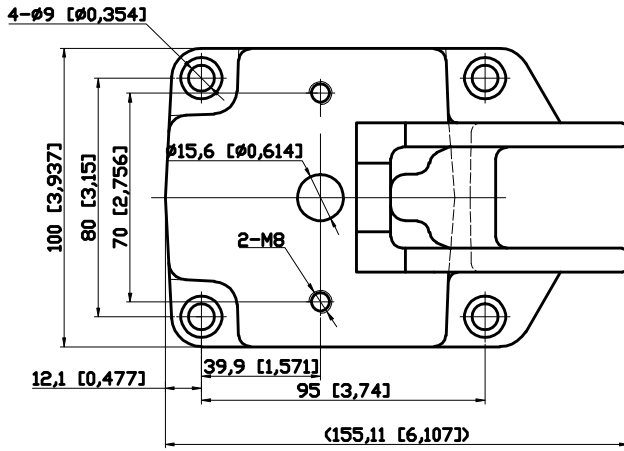

PART NUMBER: CH-30600PR

HANDLE OPENS 185°
PLUNGER STROKE 32mm
SPINDLE SUPPLIED:CH-SA-086512