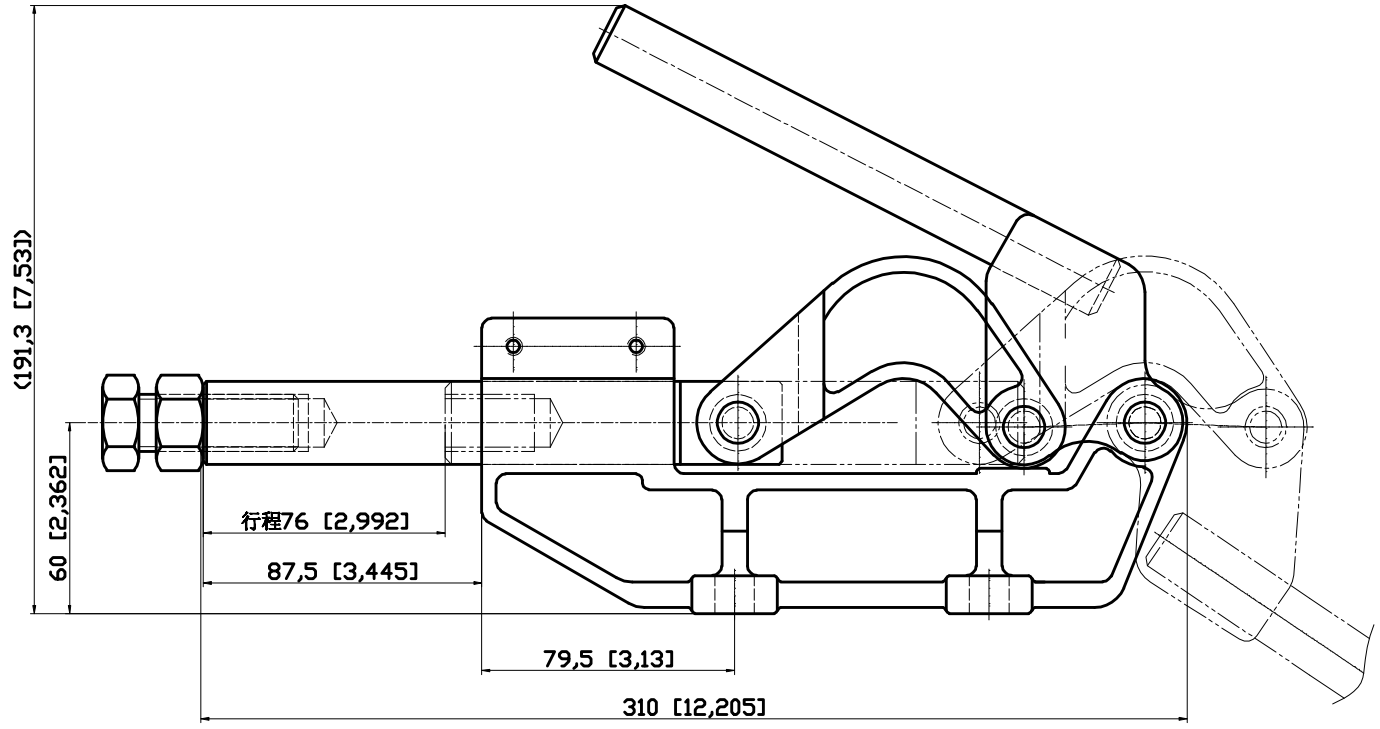

PART NUMBER: CH-30513

HANDLE OPENS 180°
PLUNGER STROKE 76mm
SPINDLE SUPPLIED:CH-SA-185025