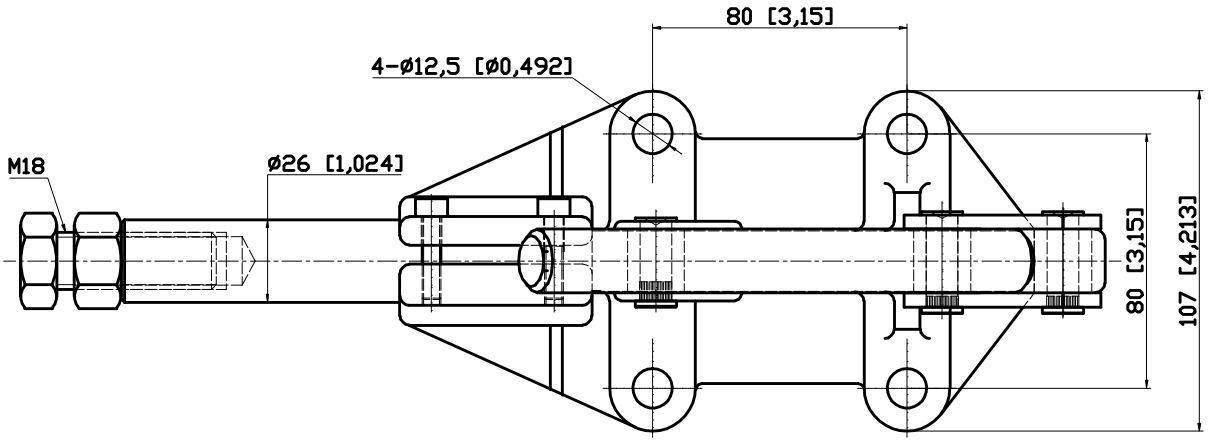

PART NUMBER: CH-30513

HANDLE OPENS 180°
PLUNGER STROKE 76mm
SPINDLE SUPPLIED:CH-SA-185025