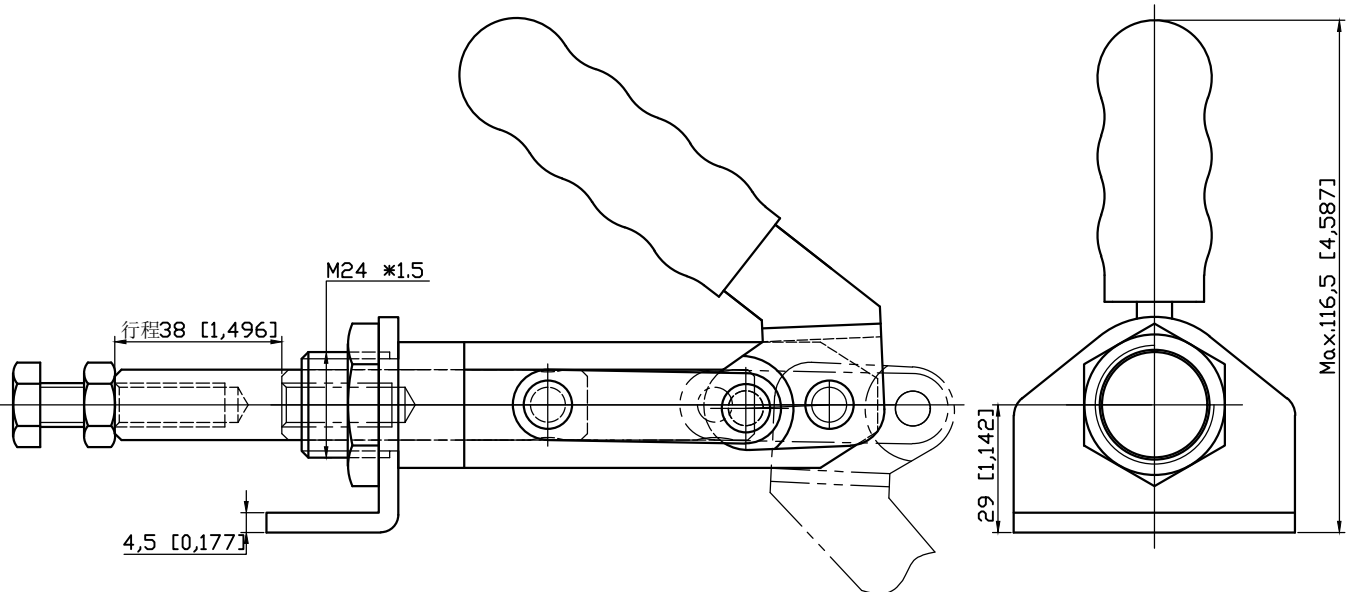

PART NUMBER: CH-30450

HANDLE OPENS 185°
PLUNGER STROKE 38mm
SPINDLE SUPPLIED:CH-SA-103015