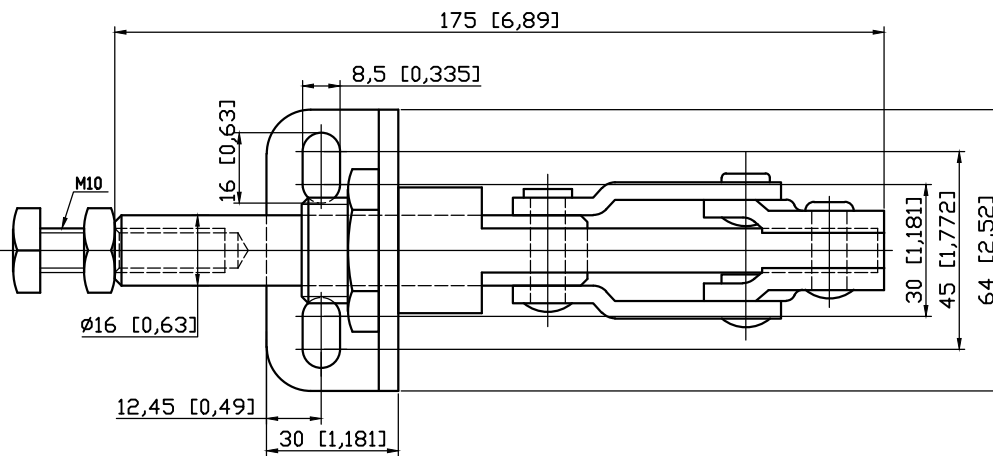

PART NUMBER: CH-30450

HANDLE OPENS 185°
PLUNGER STROKE 38mm
SPINDLE SUPPLIED:CH-SA-103015