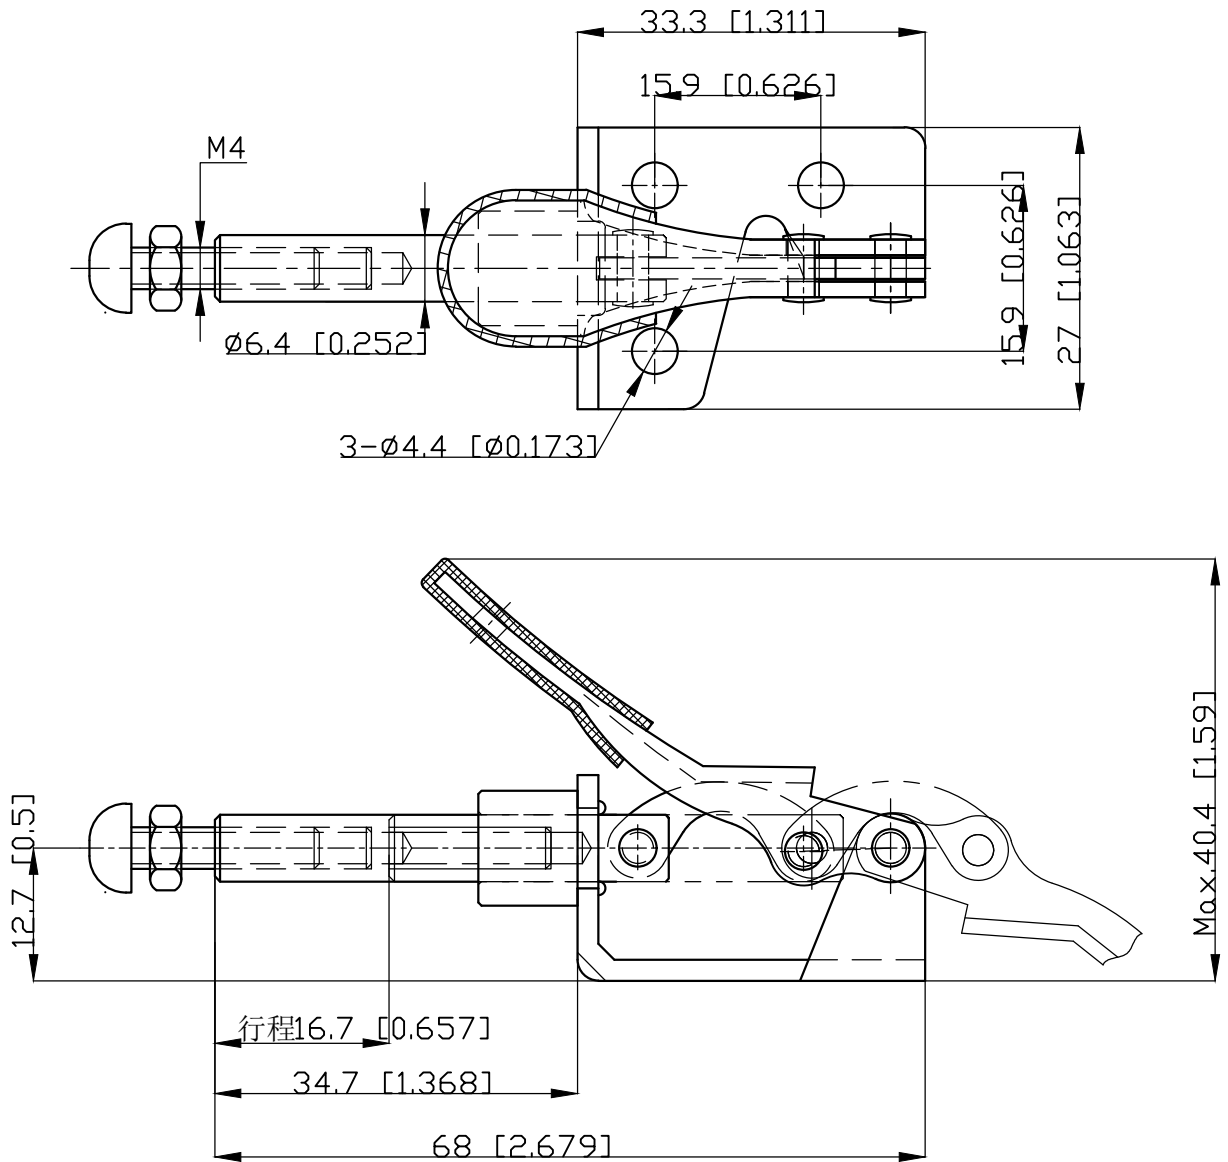

PART NUMBER: CH-301-AM

HANDLE OPENS 185°
PLUNGER STROKE 16.7mm
SPINDLE SUPPLIED:CH-SA-042007(NYLON)