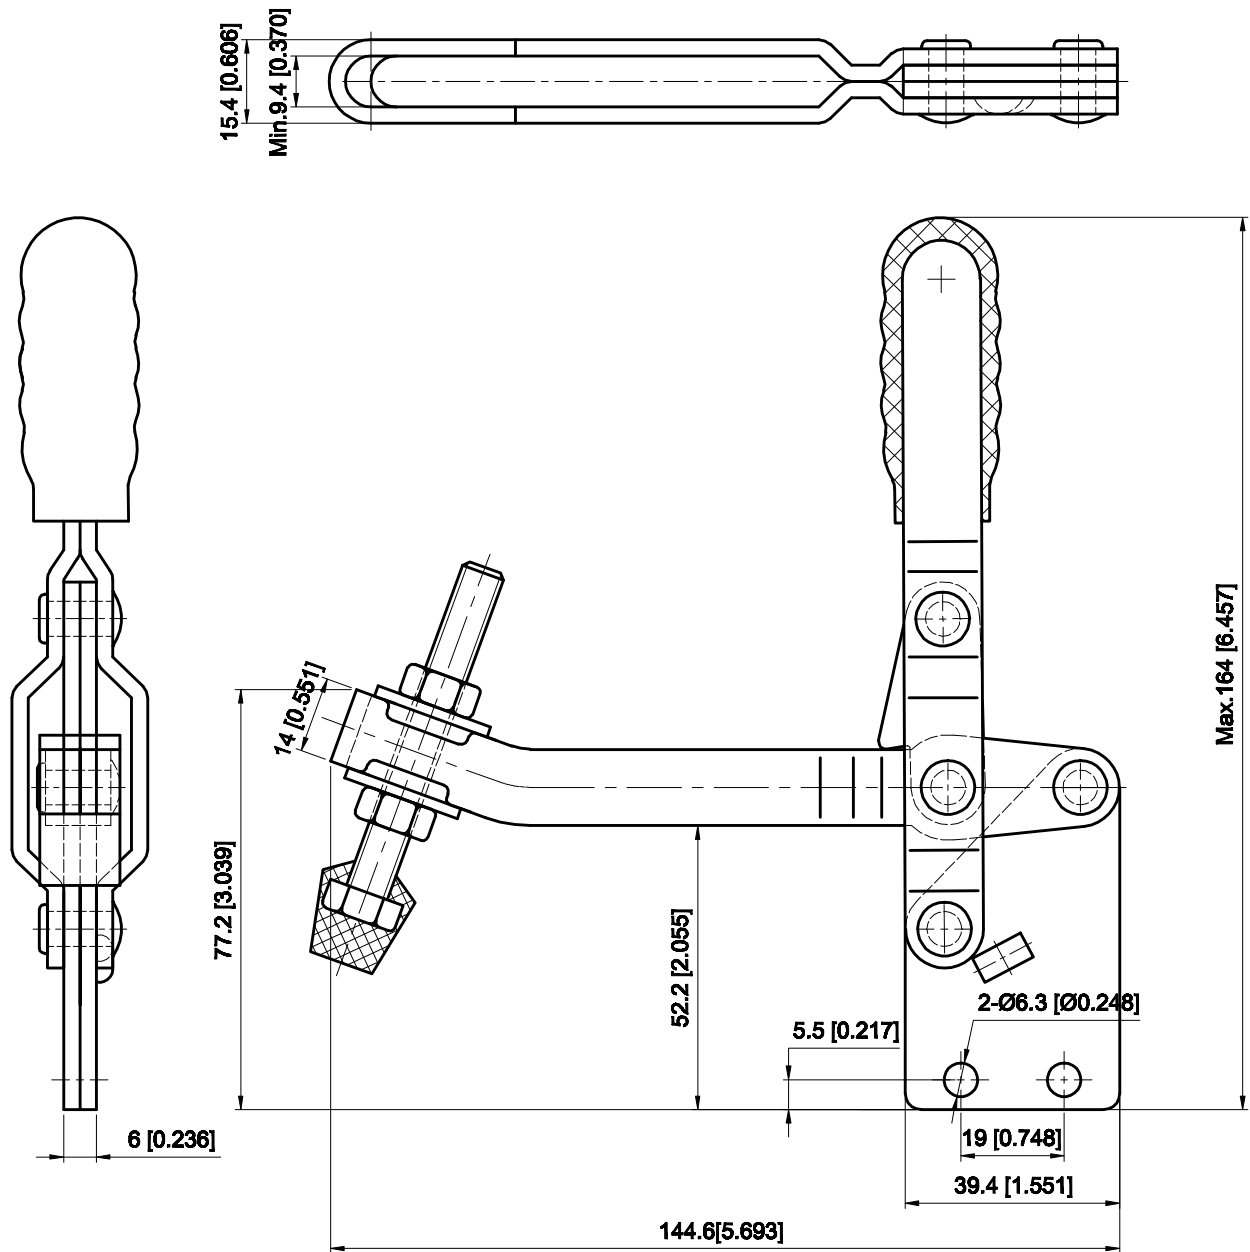

PART NUMBER: CH-101-EIU

BAR OPENS: 100°
HANDLE OPENS: 60°
SPINDLE SUPPLIED: CH-FC-56212